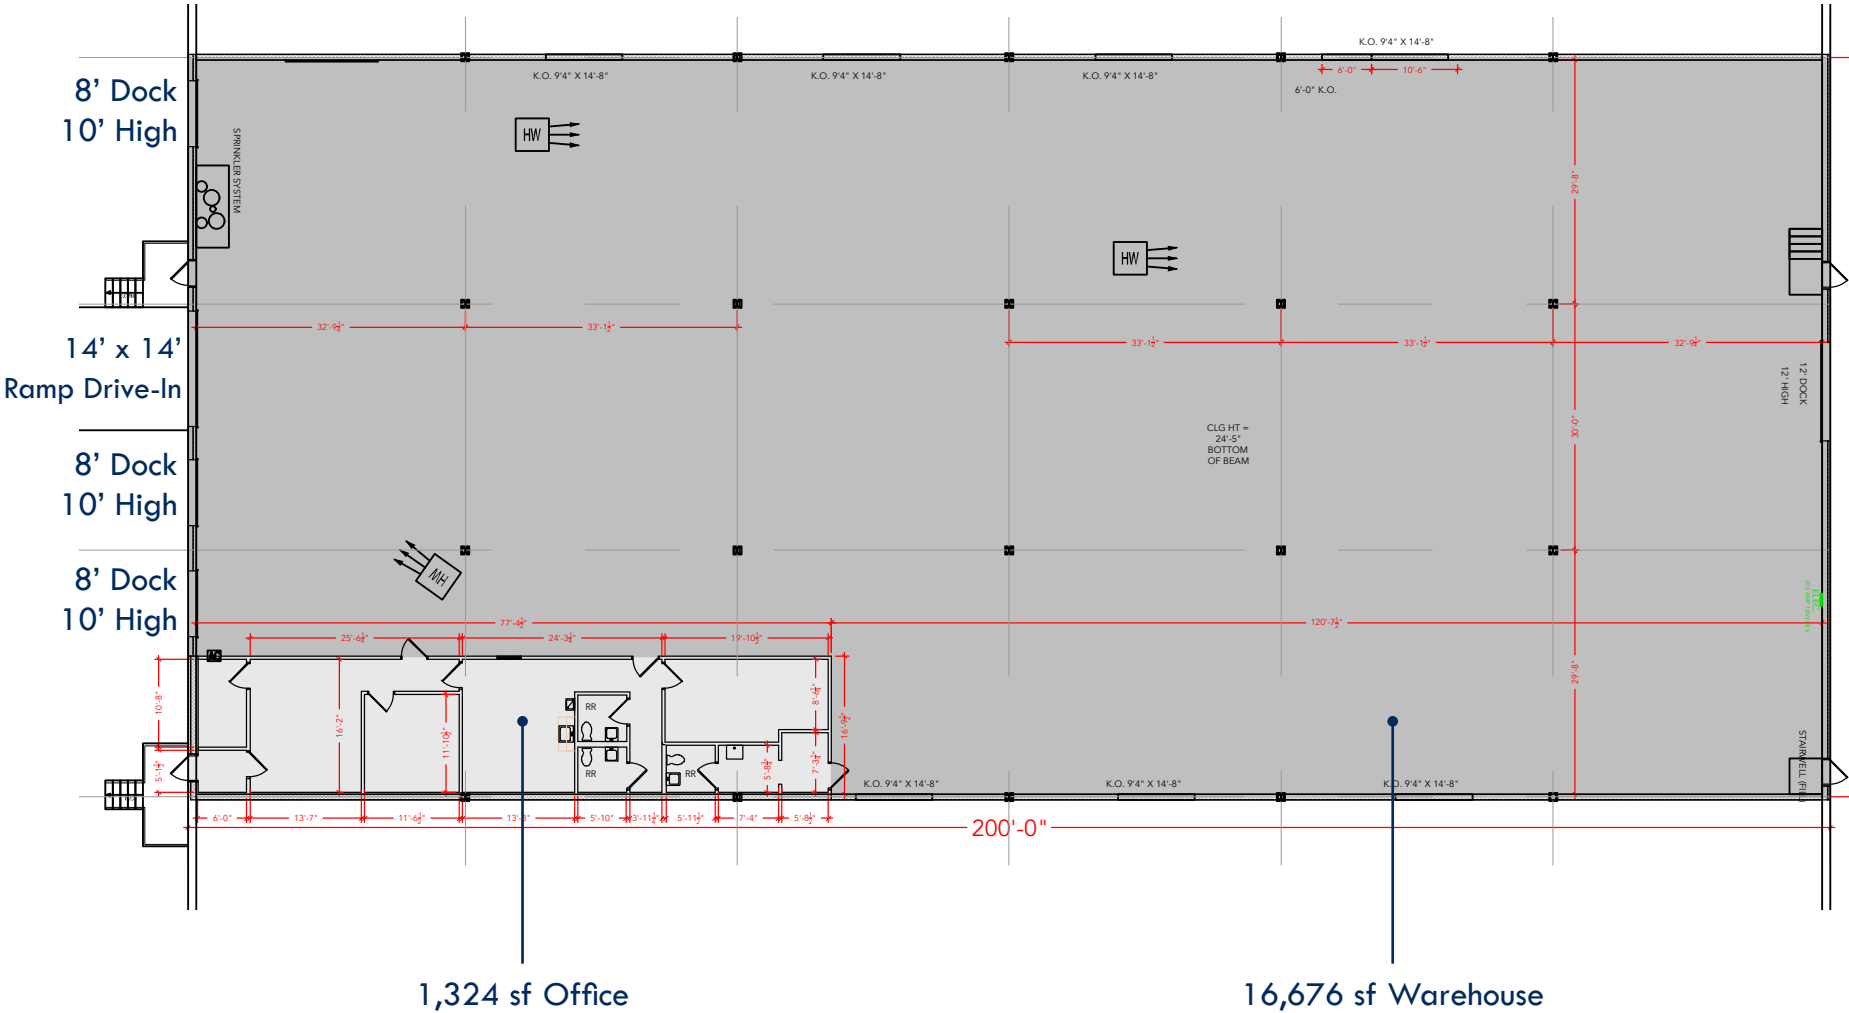

AVAILABLE:

SUITE B: 18,000 SF

LOADING:

3 DOCKS, 1 DRIVE-IN DOOR

ZONING:

ML

OPEX:

\$1.47 PSF

# FLOOR PLAN

18,000 sf Total Available