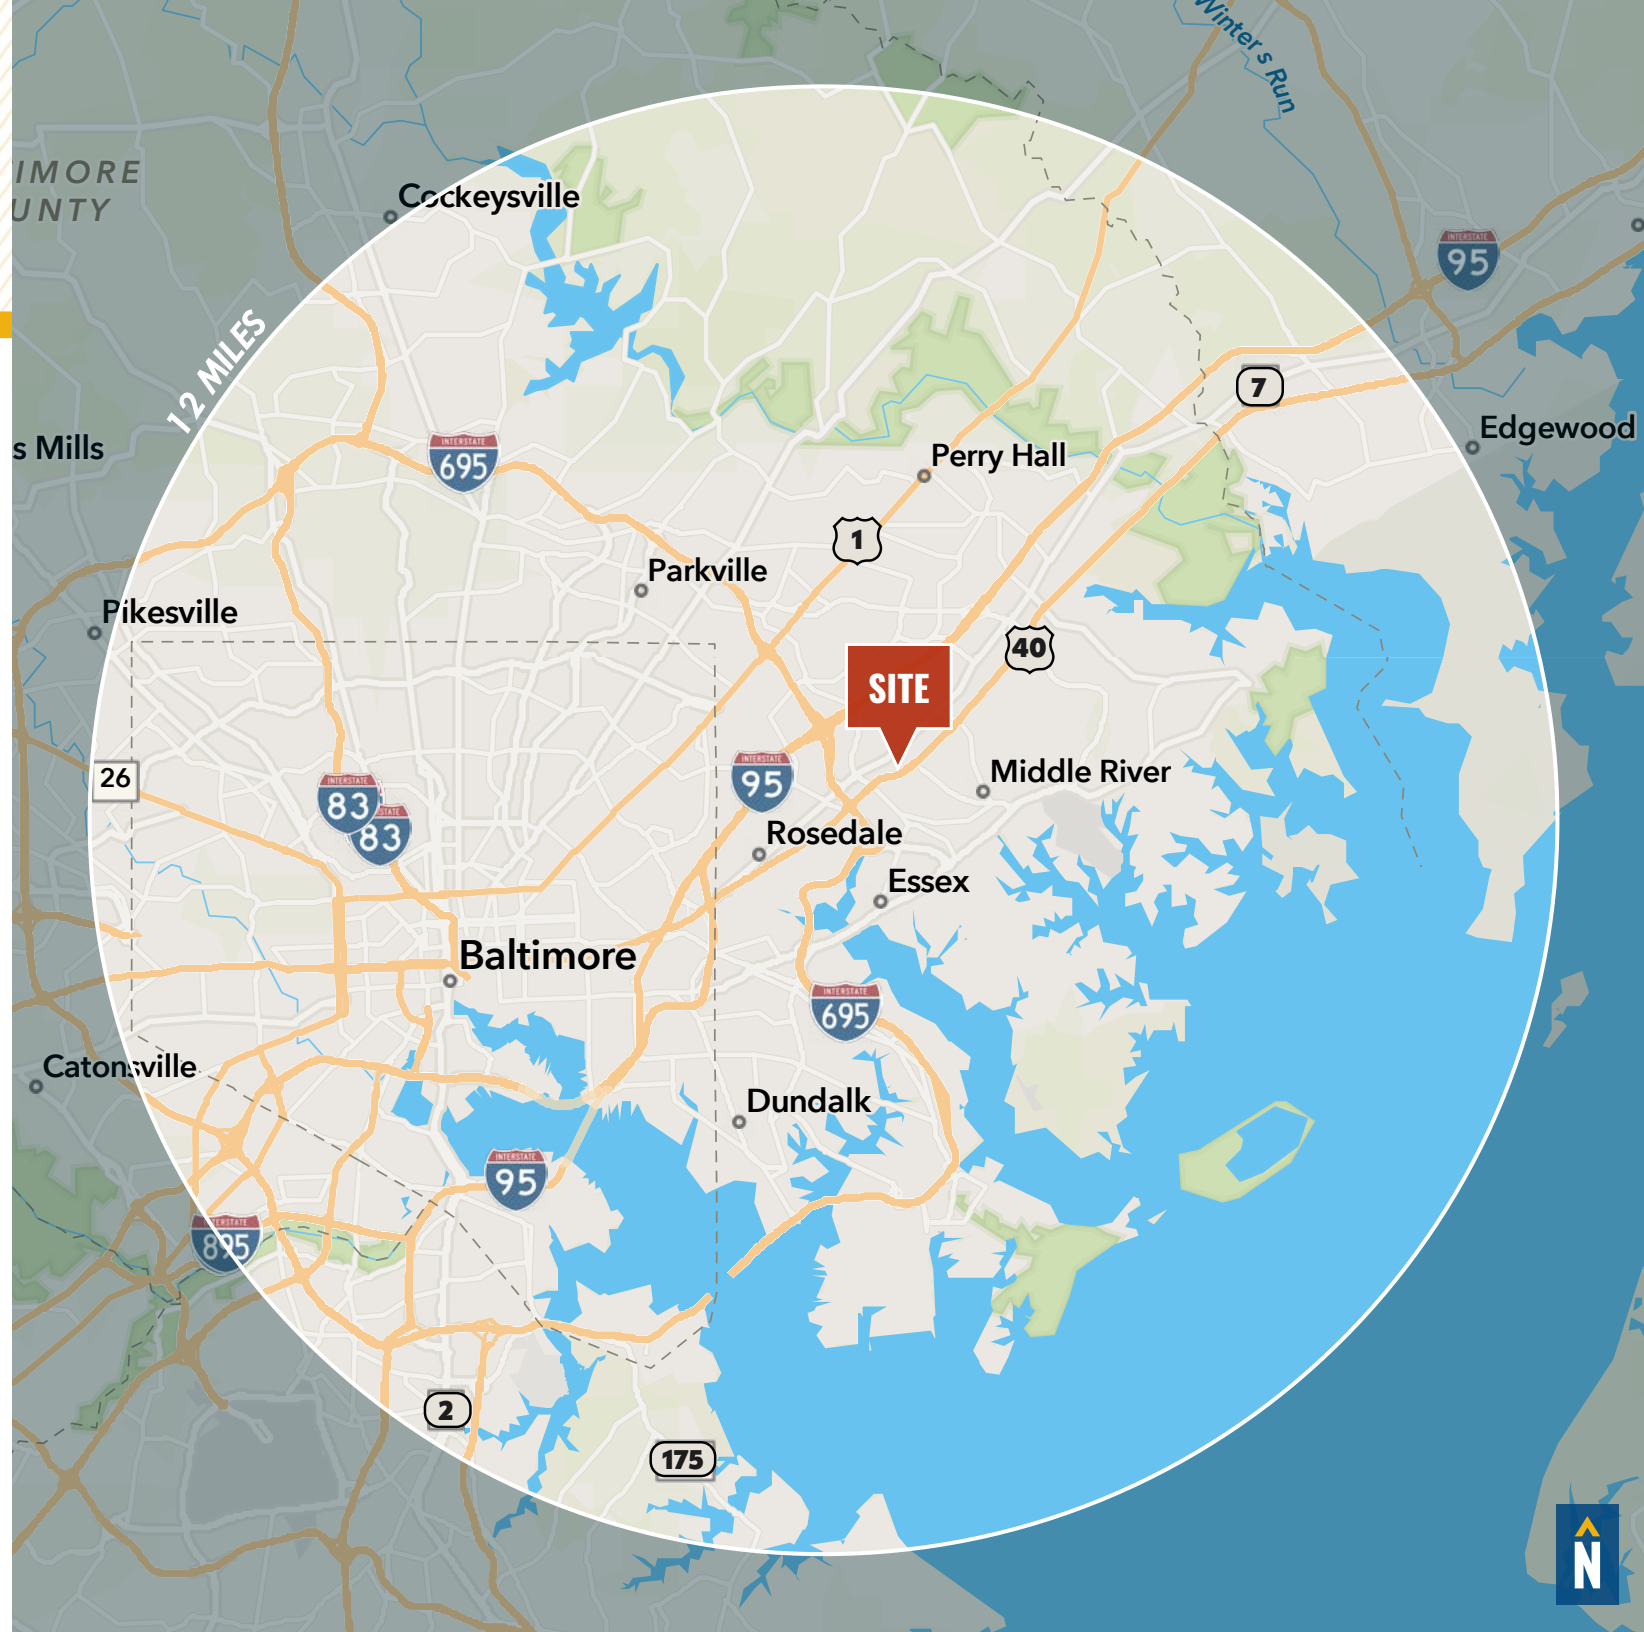

# TRADE AREA

## DRIVING DISTANCE TO:

 2.6 MILES  
5 MIN. DRIVE

 5.8 MILES  
9 MIN. DRIVE

 1.1 MILES  
4 MIN. DRIVE

 19.8 MILES  
26 MIN. DRIVE

 9.4 MILES  
21 MIN. DRIVE  
(DUNDALK TERMINAL)

**BALTIMORE, MD** 8.7 MILES  
26 MIN.

**WASHINGTON, DC** 48.4 MILES  
1 HR. 11 MIN.

**PHILADELPHIA, PA** 99.4 MILES  
2 HR. 3 MIN.

**RICHMOND, VA** 162 MILES  
2 HRS. 44 MIN.