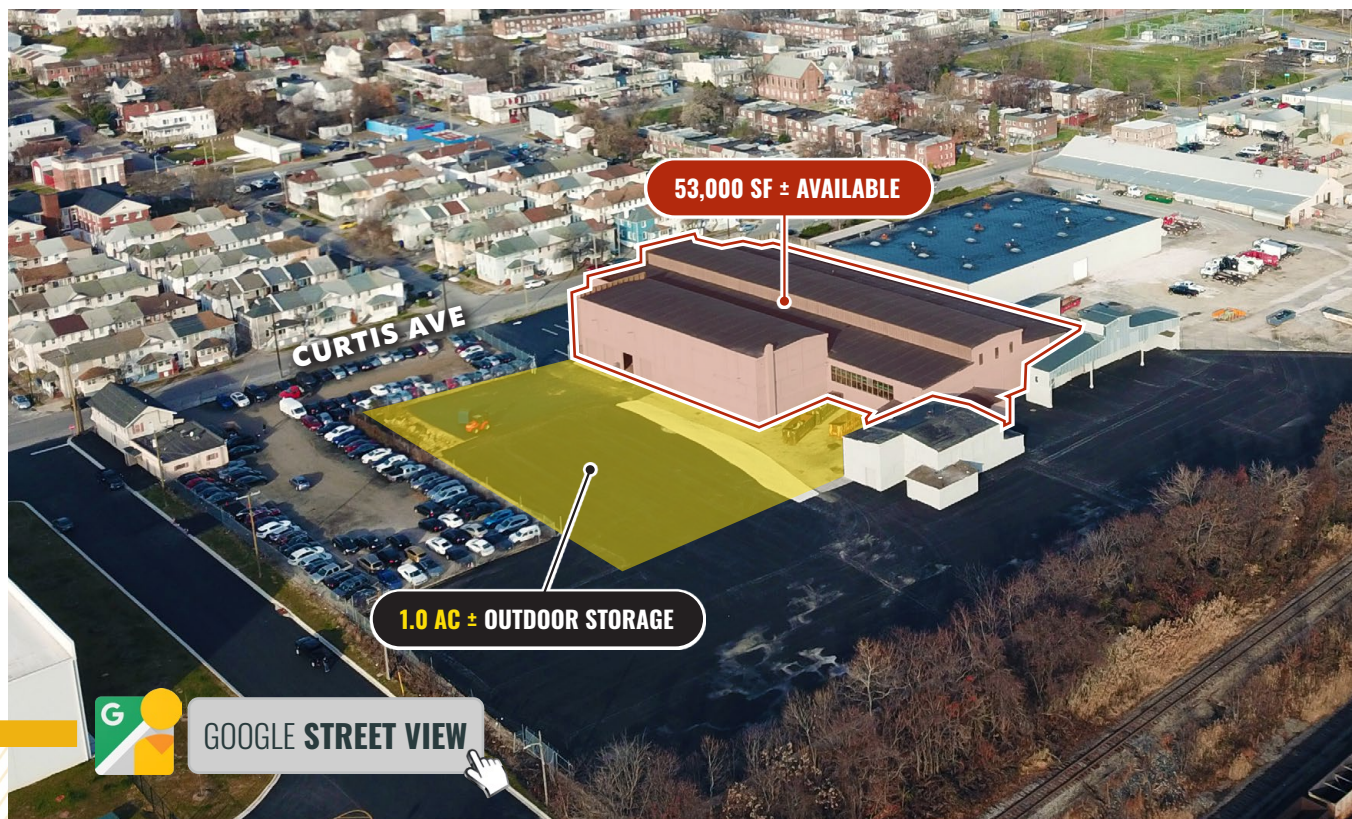

FOR LEASE

WAREHOUSE BUILDING W/ OUTSIDE STORAGE

4101 CURTIS AVENUE | BALTIMORE, MARYLAND 21226

53,000 SF ± AVAILABLE

1.0 AC ± OUTDOOR STORAGE

MACKENZIE

COMMERCIAL REAL ESTATE SERVICES, LLC

PROPERTY OVERVIEW

HIGHLIGHTS:

- 53,000 SF ± warehouse space; 1.0 Ac ± of IOS
- Ample fenced, gated and lit outside storage
- Rail possible
- Minutes from I-695, I-895, I-97
- Minutes from Fairfield Marine Terminal and just north of the new Southside Logistics Center

AVAILABLE:	53,000 SF ±
IOS:	1.0 ACRE ±
CEILING HEIGHT:	16'-24' ±
LOADING:	4 DRIVE-INS (12' x 14') DOCK LOADING CAN BE ADDED
SPRINKLER:	DRY
RENTAL RATE:	\$5.50 PSF, NNN
OP EX:	\$2.00 PSF (EST.)

GOOGLE STREET VIEW

AERIAL

**FENCED,
GATED AND LIT
OUTSIDE
STORAGE**

173

CURTIS AVE

LOCAL BIRDSEYE

BALTIMORE

PATAPSCO RIVER

FAIRFIELD MARINE TERMINAL