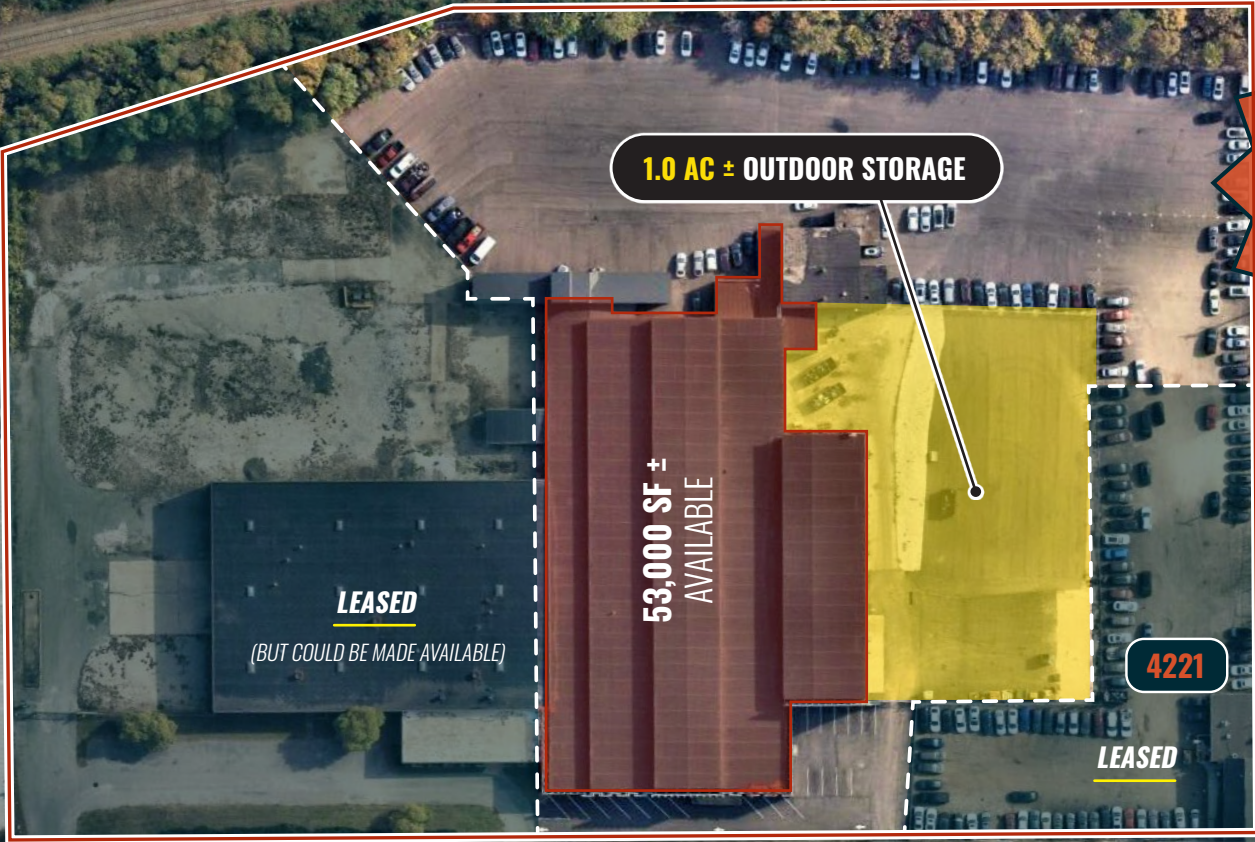

HIGHLIGHTS:

- 53,000 SF ± warehouse space; 1.0 Ac ± of IOS
- Ample fenced, gated and lit outside storage
- Rail possible
- Minutes from I-695, I-895, I-97
- Minutes from Fairfield Marine Terminal and just north of the new Southside Logistics Center

AVAILABLE:	53,000 SF ±
IOS:	1.0 ACRE ±
CEILING HEIGHT:	16'-24' ±
LOADING:	4 DRIVE-INS (12' x 14') DOCK LOADING CAN BE ADDED
SPRINKLER:	DRY
RENTAL RATE:	\$5.50 PSF, NNN
OP EX:	\$2.00 PSF (EST.)

GOOGLE STREET VIEW

AERIAL

**FENCED,
GATED AND LIT
OUTSIDE
STORAGE**

173

CURTIS AVE

LOCAL BIRDSEYE

BALTIMORE

PATAPSCO RIVER

FAIRFIELD MARINE TERMINAL

SH BELCO
HANDLING WITH CARE LME APPROVED

CHESAPEAKE LOGISTICS CENTER

SOUTHSIDE LOGISTICS CENTER

SITE

[..CSX..]

TRADE AREA

DRIVING DISTANCE TO:

INTERSTATE 895
1.3 MILES
4 MIN. DRIVE