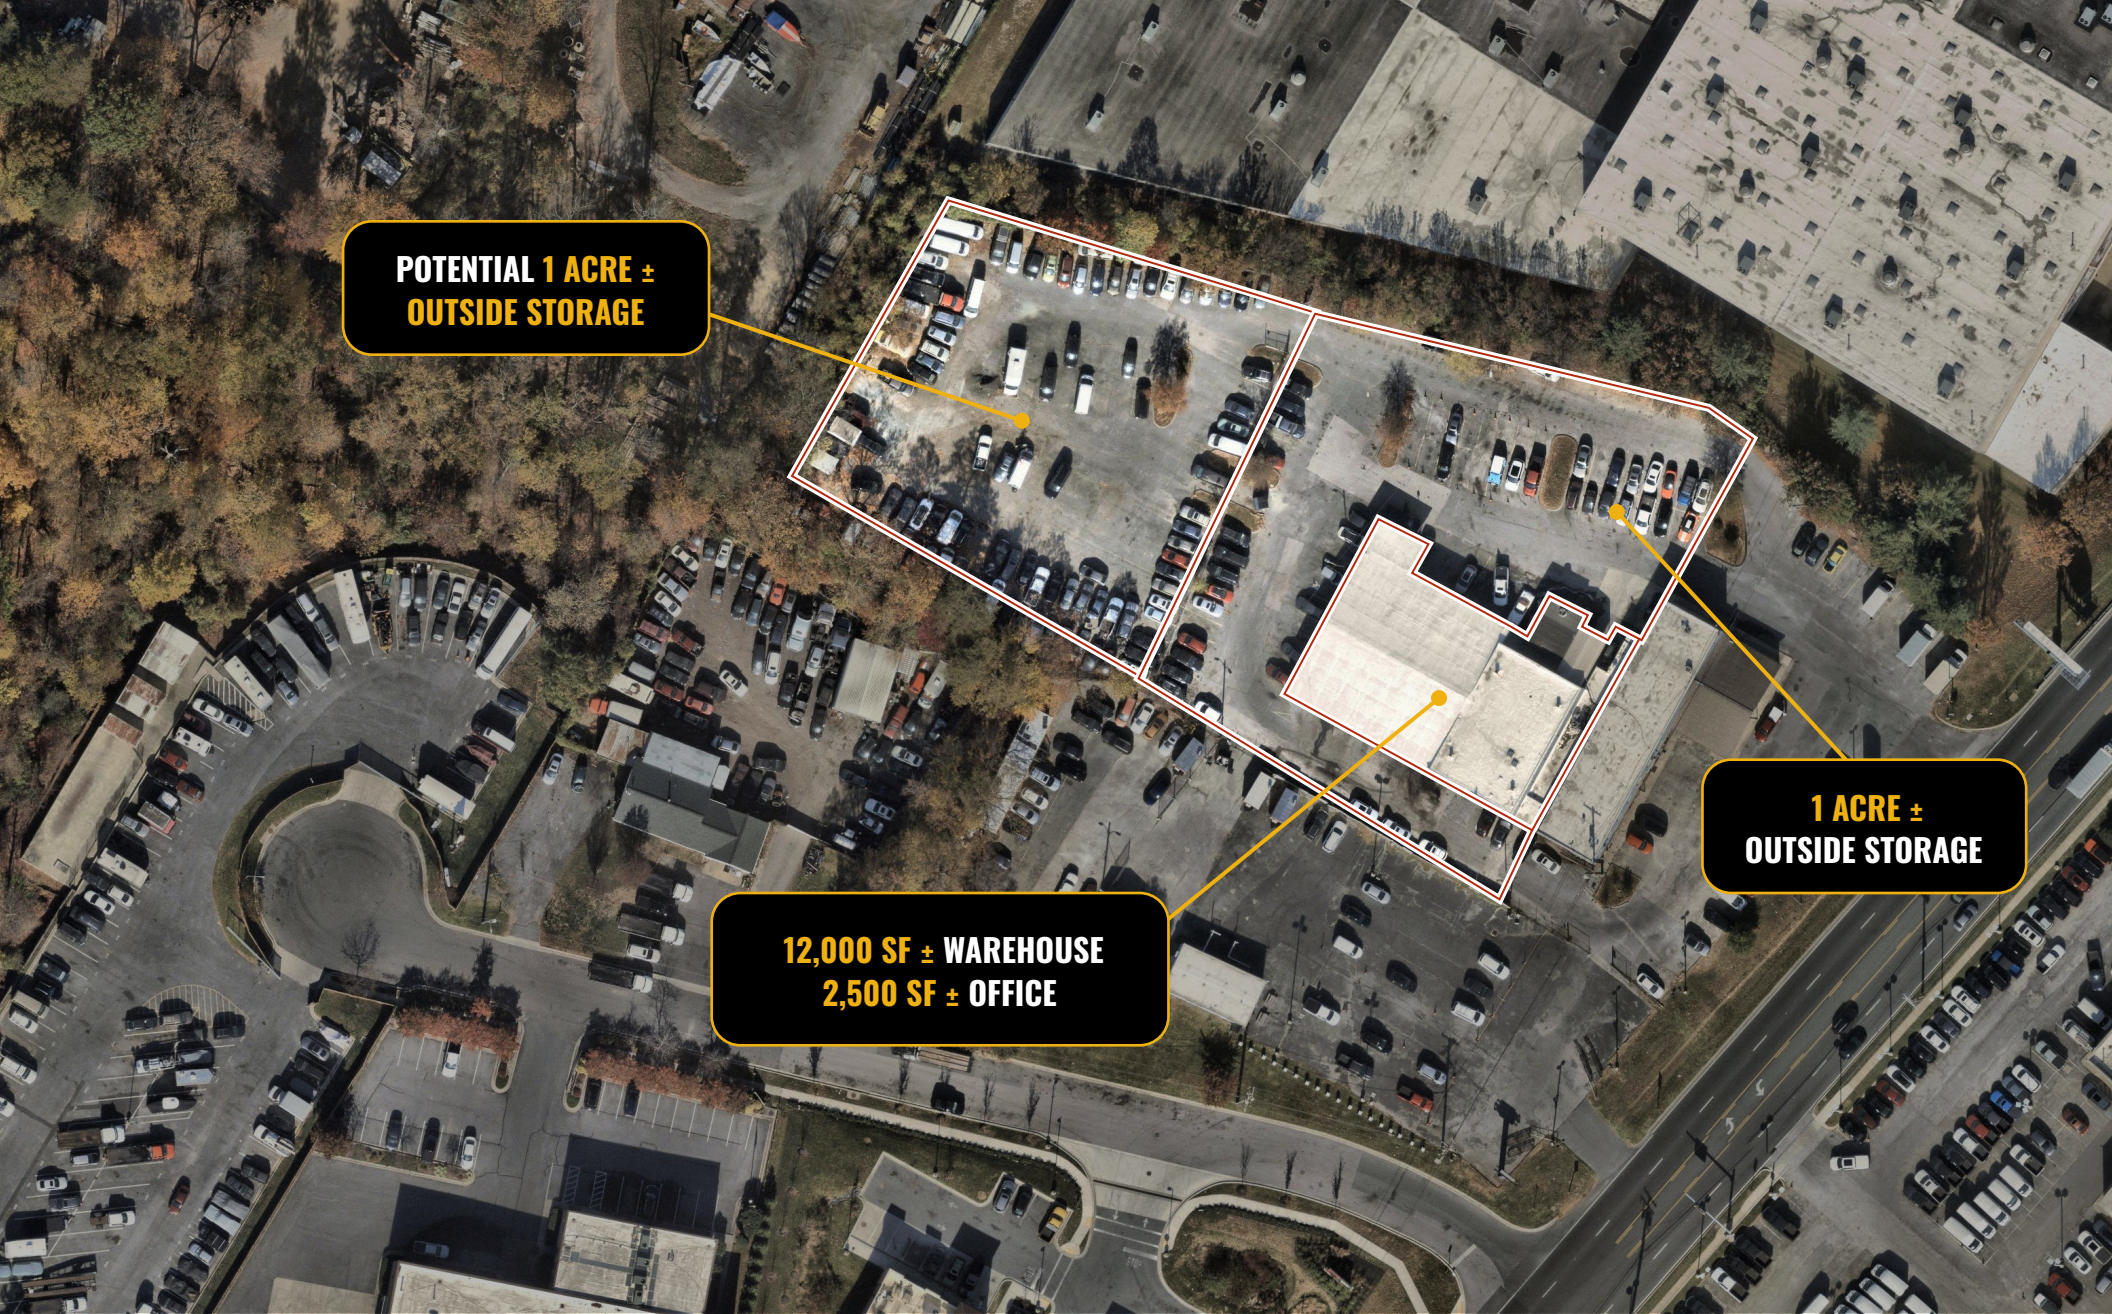

13400 BALTIMORE AVE

LAUREL, MD 20707

FOR
LEASE

MACKENZIE
COMMERCIAL REAL ESTATE SERVICES, LLC

PROPERTY OVERVIEW

HIGHLIGHTS:

- Route 1 Visibility (33,491 AADT)
- 2.1 Miles to I-95
- Five (5) Oversized At-Grade Drive-Ins
- Up to 2-Acres of Paved Parking area for ample space
- Surrounded by numerous amenities for added convenience
- Perfect space for automotive, construction, landscaping, fleet repair and contracting users

AVAILABLE SPACE:	12,000 SF ± (WAREHOUSE) 1-2 ACRES ± (OUTDOOR STORAGE AREA) 2,500 SF ± (2ND STORY OFFICE)
CLEAR HEIGHT:	16.5' & 11'-13'
LOT SIZE:	4.14 ACRES ±
ZONING:	COMMERCIAL, SERVICE (CS)
RENTAL RATE:	NEGOTIABLE

LEASING OPTIONS

**POTENTIAL 1 ACRE ±
OUTSIDE STORAGE**

**12,000 SF ± WAREHOUSE
2,500 SF ± OFFICE**

**1 ACRE ±
OUTSIDE STORAGE**

LOCAL BIRDSEYE

Aventura
AT CONTEE CROSSING

Centre at Laurel
SHOPPERS LONGHORN STEAKHOUSE
Jersey Mike's COLD STONE CREAMERY
Chick-fil-A GNC NOTHING BUT THE 'CAKES'